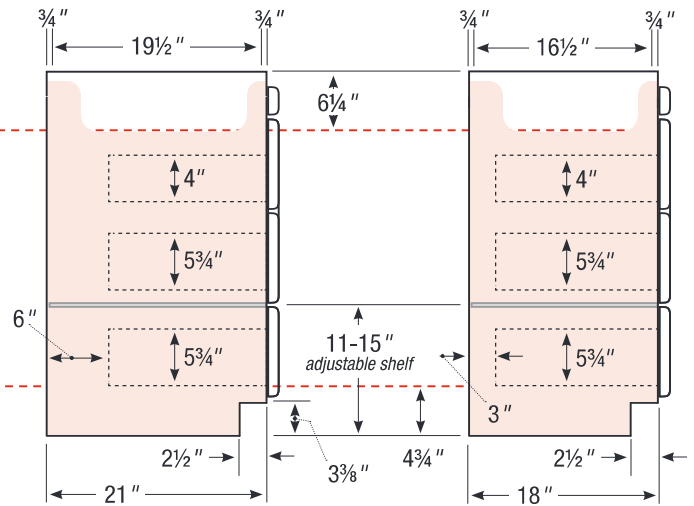

Basin placement range varies with brand and model. Shown is for Kohler 2210.

Internal Dividers

42" Vanity

42" wide
34½" tall
21" or 18" front-to-back

21" or 18" front-to-back option

Internal Dividers